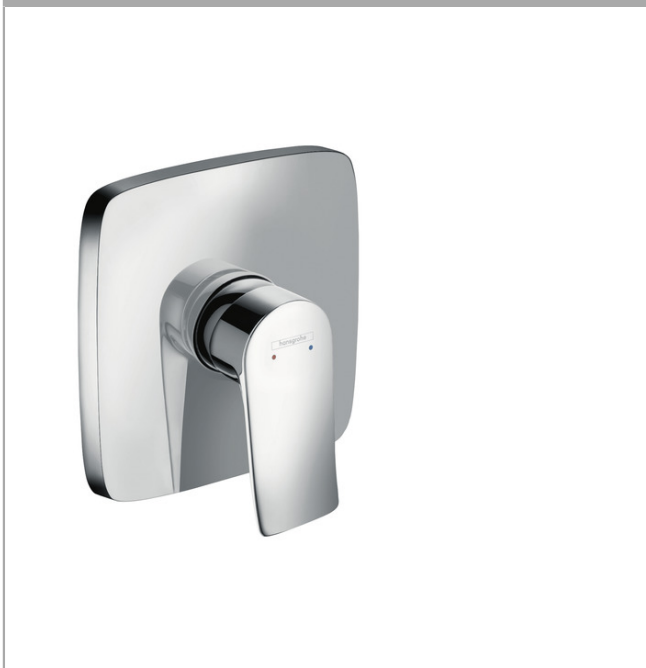

Metris

Single lever shower mixer for concealed installation

Surfaces: **chrome** Article Number: **31456000**

Description

product features

- connection type: basic set
- operating pressure: min. 0.1 MPa/max. 1.0 MPa
- scope of supply: escutcheon, handle, sleeve, mixing unit

Mandatory Accessoires

- Basic set iBox universal (#01800XXX)

Optional Accessoires

- Extension element (#15597XXX)

Product image

Scale drawing

Flowchart