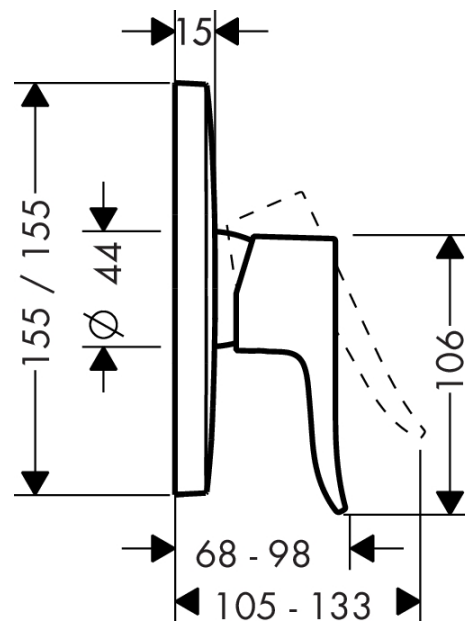

Metris

Single lever shower mixer for concealed installation

Surfaces: **chrome** Article Number: **31456000**

Description

product features

- connection type: basic set
- operating pressure: min. 0.1 MPa/max. 1.0 MPa
- scope of supply: escutcheon, handle, sleeve, mixing unit

Mandatory Accessoires

- Basic set iBox universal (#01800XXX)

Optional Accessoires

- Extension element (#15597XXX)

Product image

Scale drawing

Flowchart